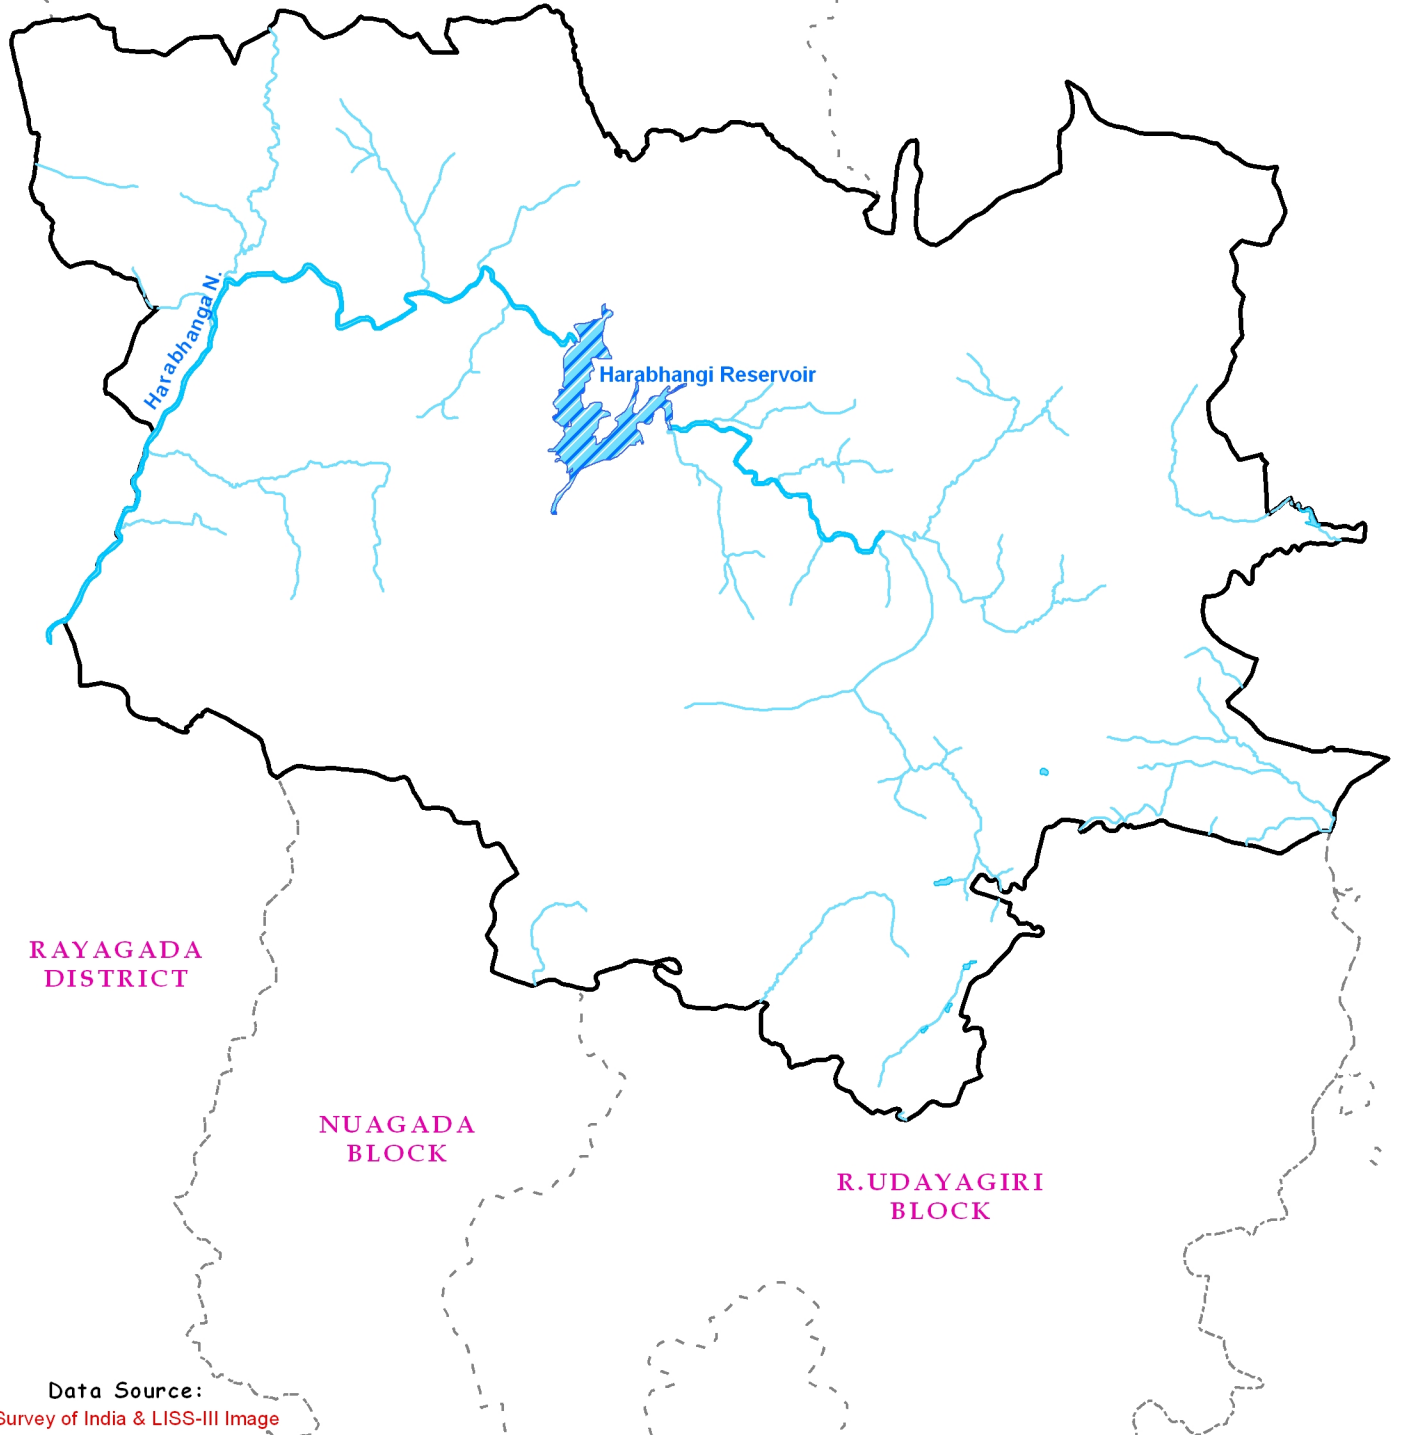

**MOHANA BLOCK  
GAJAPATI DISTRICT**

**RIVER SYSTEM**

**KANDHAMAL  
DISTRICT**

**GANJAM  
DISTRICT**

Data Source:  
Survey of India & LISS-III Image

INDIA	ODISHA	GAJAPATI	LEGENDS	Scale: 2.5 1.25 0 2.5 Kilometers
<p>ODISHA</p>	<p>GAJAPATI</p>	<p>MOHANA</p>	<ul style="list-style-type: none"> <li> Block Boundary</li> <li> Stream</li> <li> River/Waterbody</li> <li> Reservoir</li> </ul>	<p>Map Complied By:</p> <p><b>NIC</b> Bhubaneswar, Odisha.</p>